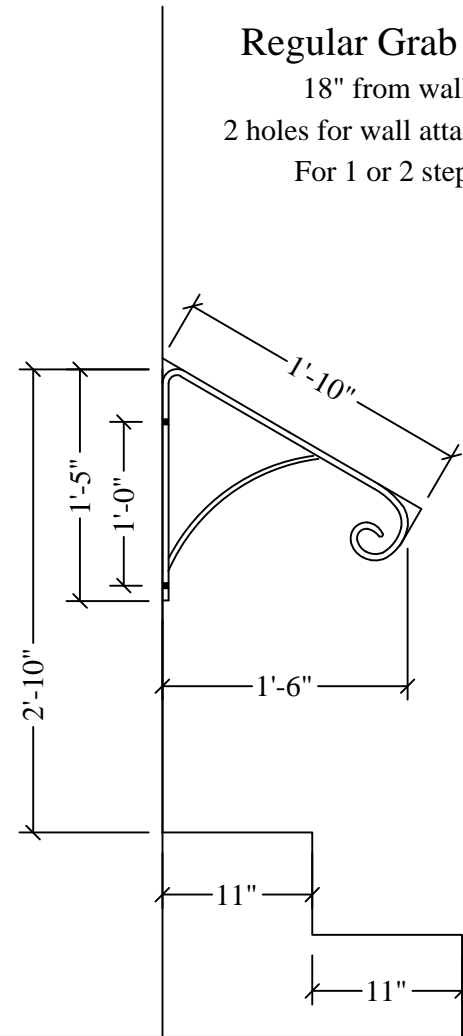

Regular Grab Rail

18" from wall
2 holes for wall attachment
For 1 or 2 steps

These are suggestions - you must have sufficient support for mounting these - can't install into drywall alone