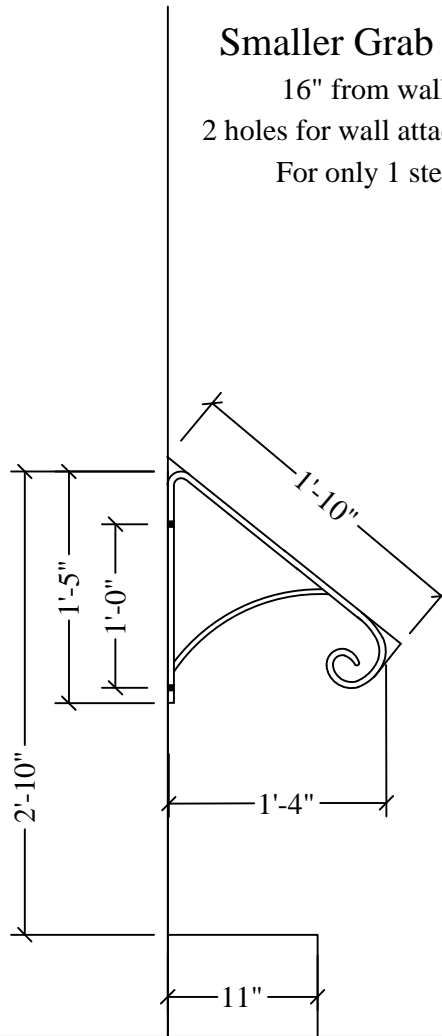

Smaller Grab Rail

16" from wall
2 holes for wall attachment
For only 1 step