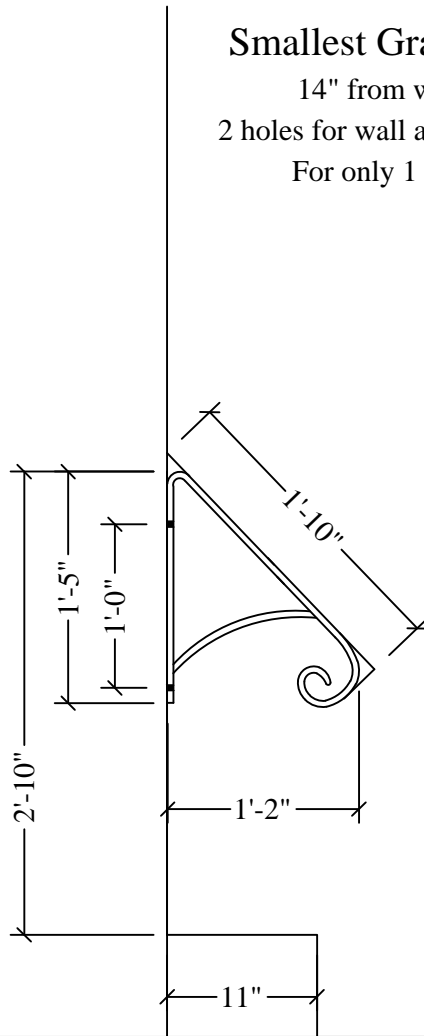

## Several Sizes of Small Grab Rails

### Smallest Grab Rail

14" from wall  
2 holes for wall attachment  
For only 1 step