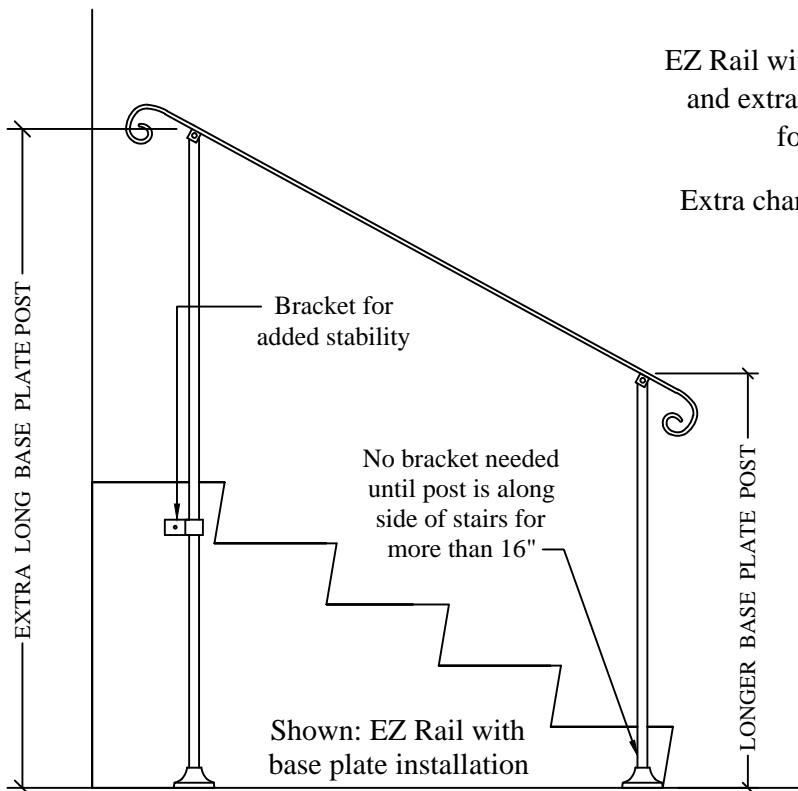

Custom 7A

EZ Rail with 1 longer post and extra bracket when ground doesn't follow the line of stairs.

Extra charge: \$20.00 for 1 longer post
+ \$10.00 for each bracket

Custom 7B

EZ Rail with base plate and 2 longer posts and extra bracket when ground doesn't follow the line of stairs.